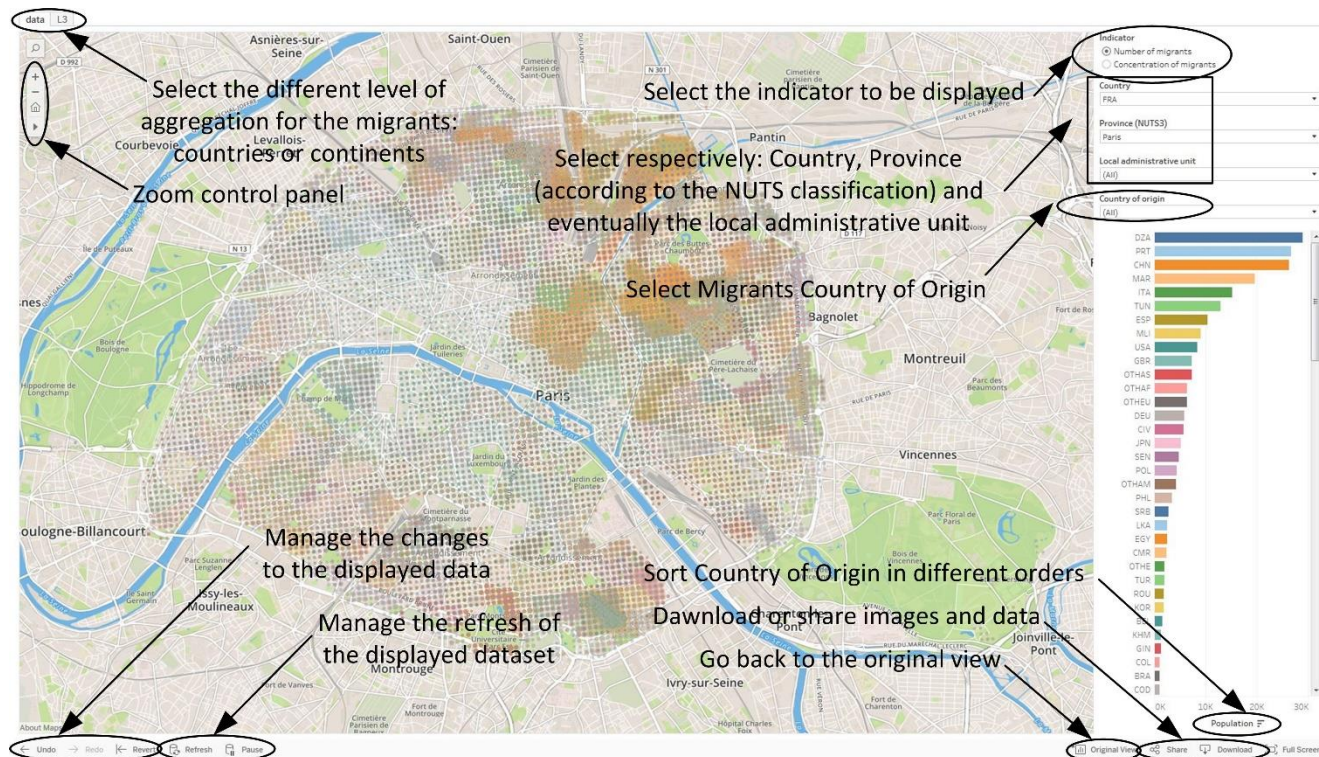

# D4I - Data challenge on integration of migrants in cities

## Instructions for the use of the platform

The following snapshots briefly describe the functionalities of the platform for the visualization of the available data. For any additional information about the platform feel free to [contact us](#).

A detailed description of the data is provided in the relative technical report that you can download from the "data" page of the website.